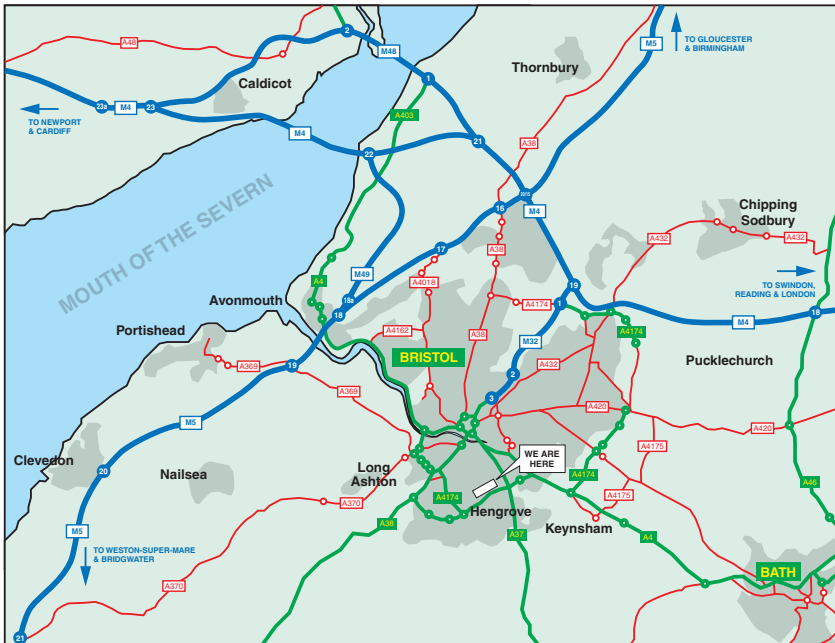

HOW TO FIND US

From M4 East or West

M4 Junction 19 take M32 to Bristol
 At end of M32 follow signs for Wells & A37
 Go through an underpass & 3 sets of lights
 Get in Lane marked A37
 Pass Temple Meads station on left
 1/4 mile road splits, bear right to Wells & A37
 1 mile at traffic lights turn right for Ring Road
 1 mile large white buildings on right
 Turn right at traffic lights by Esso, at 50yds turn right
 At 100 yds turn right. Arrive.

From M5 North or South

M5 Junction 18 take A4 to Bristol
 After about 5 miles pass under Suspension Bridge
 Follow signs for Taunton, over river, 2nd exit
 Pass Mercedes showroom on left
 Follow road for 1 mile
 At lights follow road to Bath for 1 mile
 Just after B&Q on right take 1st exit at roundabout
 1/4 mile, at Esso garage turn left, at 50yds turn right
 At 100 yds turn right. Arrive.

From Bath A4

1/2 mile past the Park & Ride at traffic lights follow sign for Ring Road A4174
 At 2nd set of lights straight over on Ring Road
 1 mile large white buildings on right
 Turn right at traffic lights by Esso, at 50yds turn right
 At 100 yds turn right. Arrive.

From Wells A37

On A37 through Whitchurch
 Happy Landings pub on left, at next traffic lights
 Turn left for Ring Road
 1 mile large white buildings on right
 Turn right at traffic lights by Esso, at 50yds turn right
 At 100 yds turn right. Arrive.