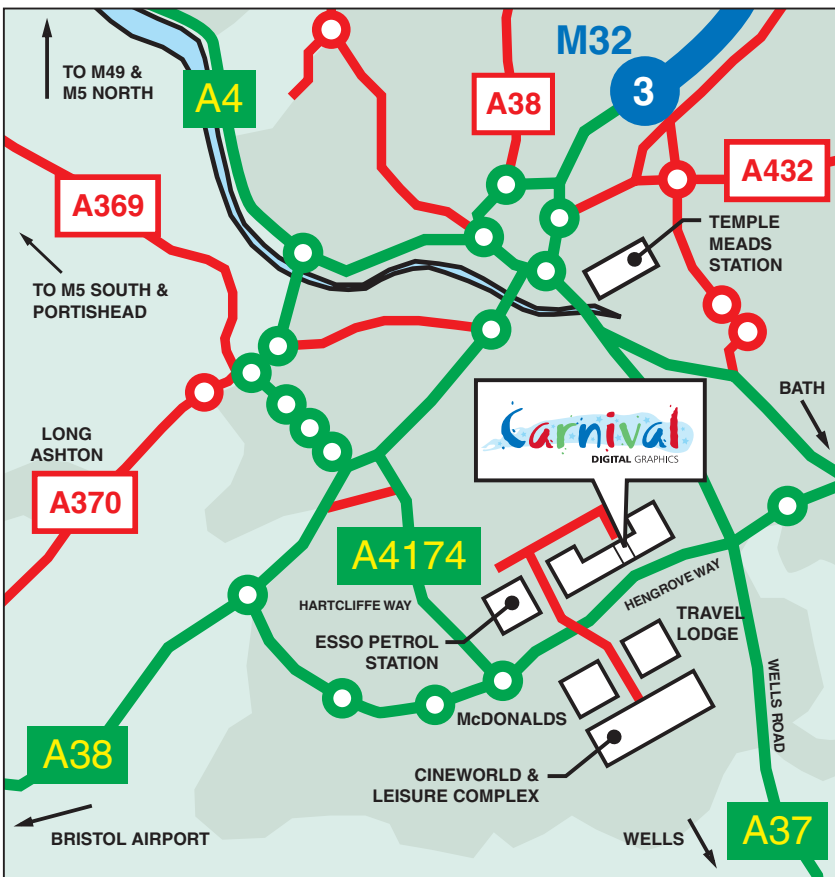

From M5 North or South

M5 Junction 18 take A4 to Bristol
 After about 5 miles pass under Suspension Bridge
 Follow signs for Taunton, over river, 2nd exit
 Pass Mercedes showroom on left
 Follow road for 1 mile
 At lights follow road to Bath for 1 mile
 Just after B&Q on right take 1st exit at roundabout
 1/4 mile, at Esso garage turn left, at 50yds turn right
 At 100 yds turn right. Arrive.

From Bath A4

1/2 mile past the Park & Ride at traffic lights follow sign for Ring Road A4174
 At 2nd set of lights straight over on Ring Road
 1 mile large white buildings on right
 Turn right at traffic lights by Esso, at 50yds turn right
 At 100 yds turn right. Arrive.

From Wells A37

On A37 through Whitchurch
 Happy Landings pub on left, at next traffic lights
 Turn left for Ring Road
 1 mile large white buildings on right
 Turn right at traffic lights by Esso, at 50yds turn right
 At 100 yds turn right. Arrive.

From Bristol Airport A38

From Airport approx 5 miles to outskirts of Bristol
 At King's Head roundabout turn right to Hartcliffe
 1 mile at T junction turn right
 100yds turn left at mini roundabout (1st exit) 1 mile
 At roundabout straight over (2nd exit) 1 mile
 At roundabout straight over (2nd exit to Bath) 1/4 mile,
 at Esso garage turn left, at 50yds turn right
 At 100 yds turn right. Arrive.